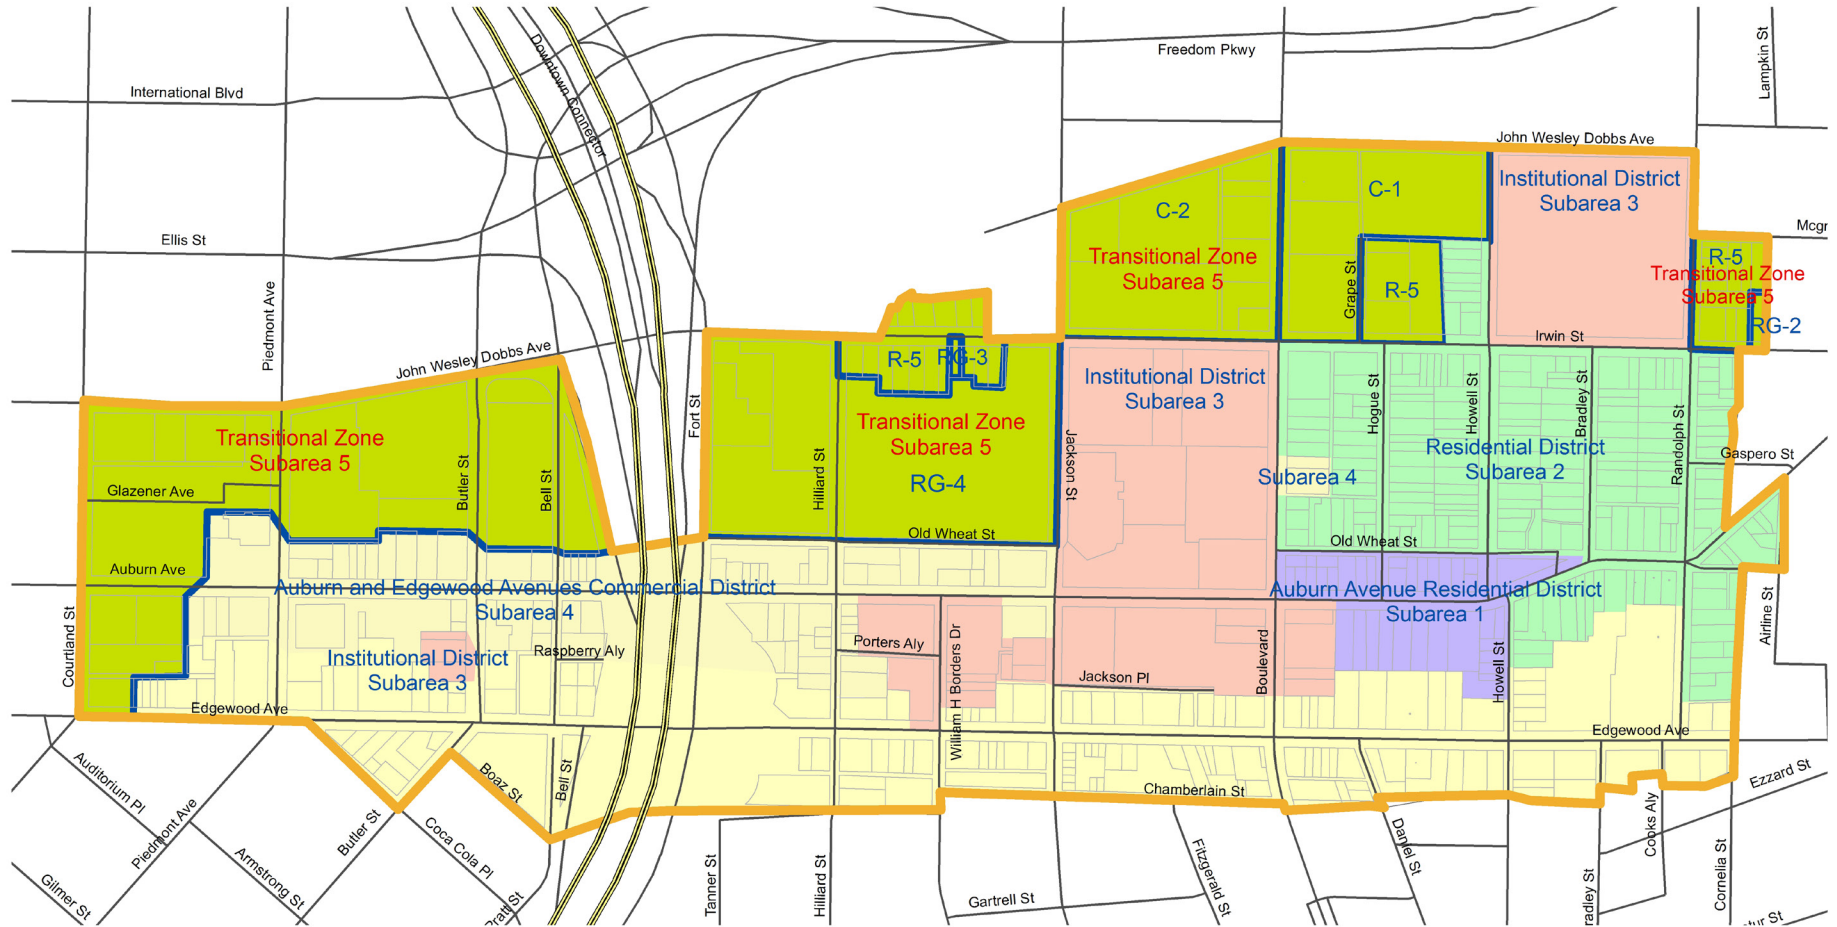

MAP ATTACHMENT "A"

MARTIN LUTHER KING JR LANDMARK DISTRICT MAP

Legend

Zoning

- Auburn Avenue Residential District, Subarea 1
- Institutional District, Subarea 3
- Residential District, Subarea 2
- Auburn and Edgewood Avenues Commercial District, Subarea 4

Zoning Overlay

- Transitional Zone, Subarea 5
- Streets
- Parcels
- MLK District