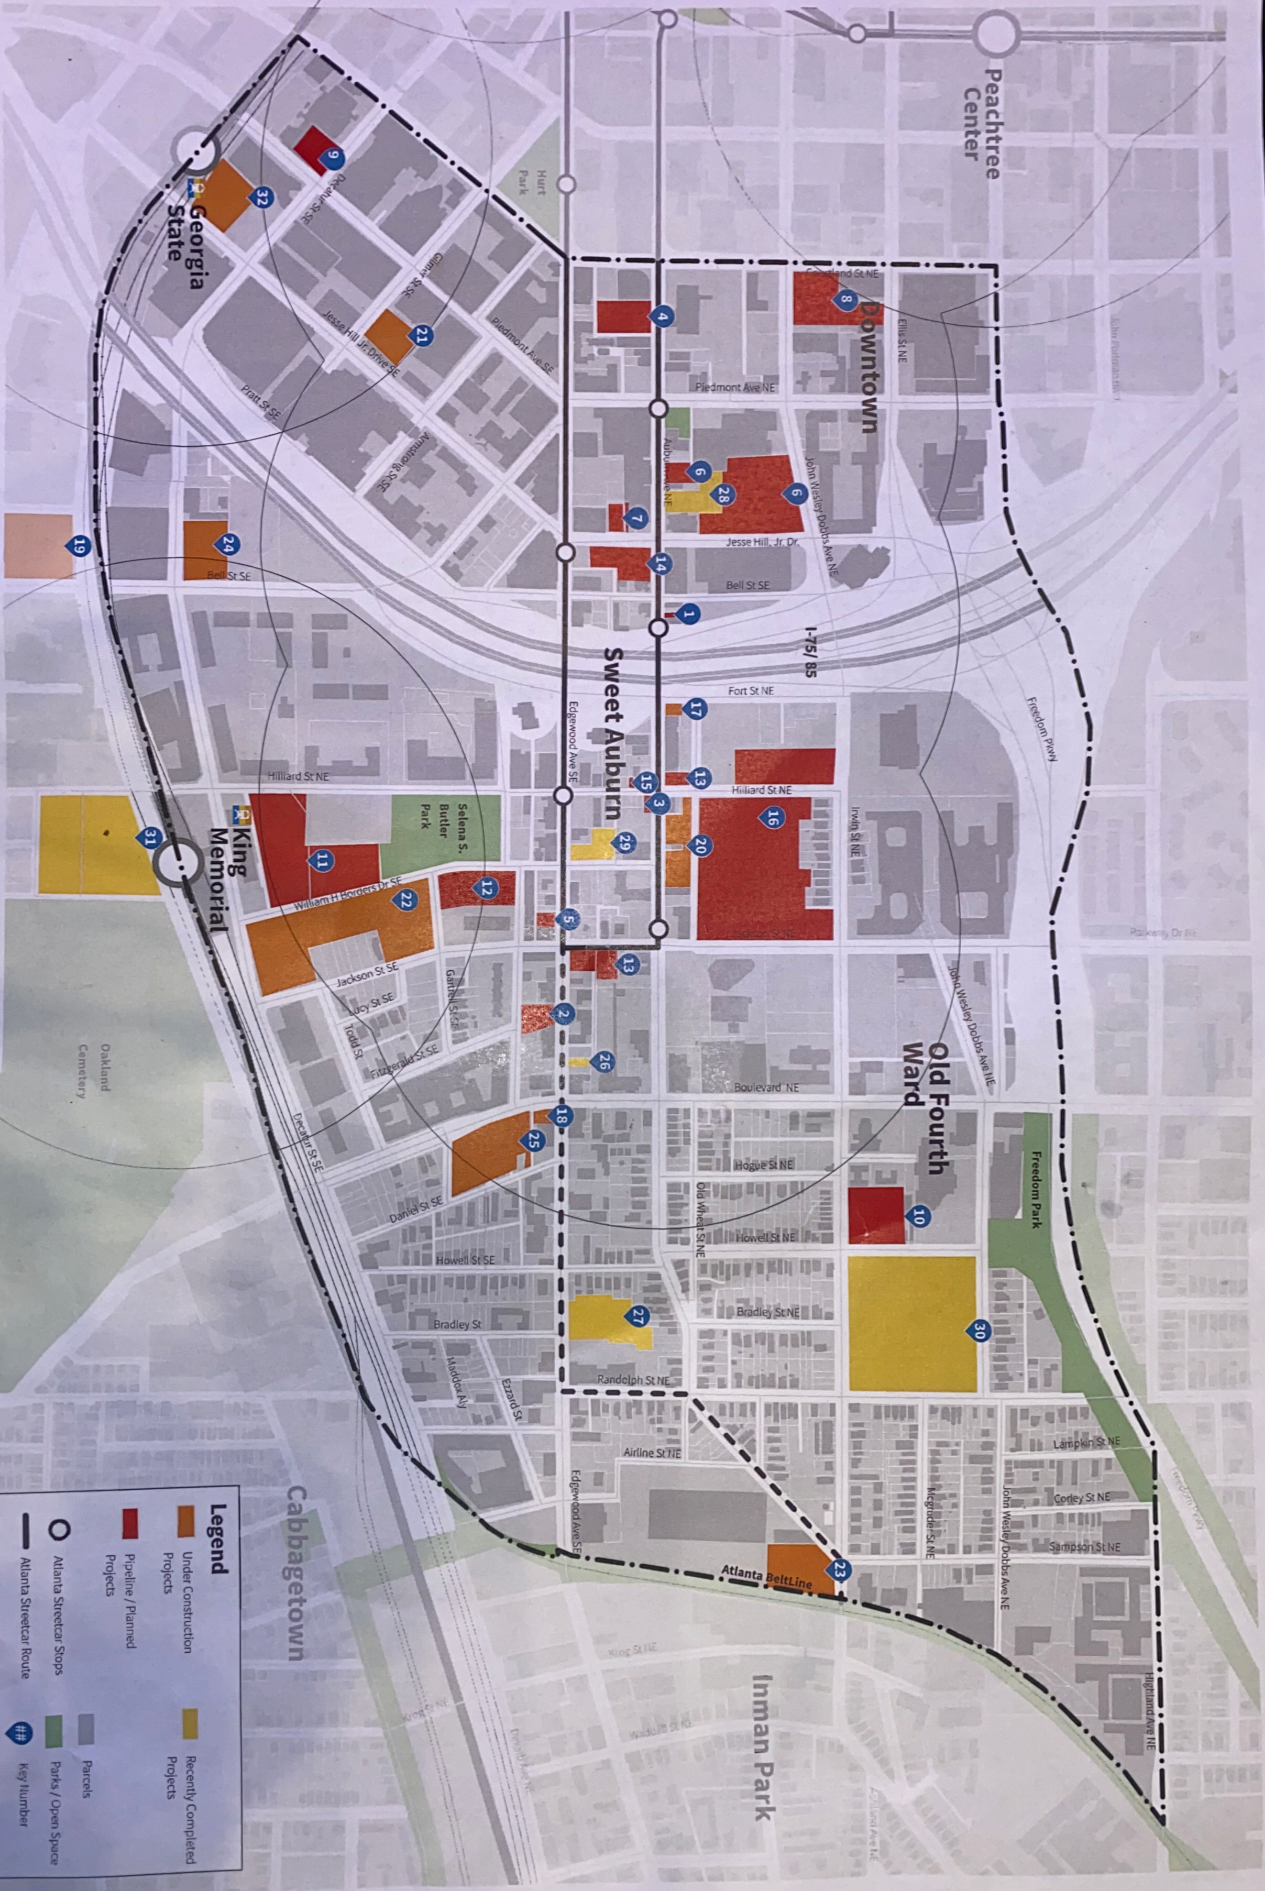

Peachtree Center

Downtown

Old Fourth Ward

Sweet Auburn

King Memorial

Georgia State

Cabbagetown

Inman Park

Atlanta BeltLine

Legend

- Under Construction Projects
- Pipeline / Planned Projects
- Recently Completed Projects
- Parks
- Parks / Open Space
- Atlanta Streetcar Stops
- Atlanta Streetcar Route
- Proposed Streetcar Route
- Sweet Auburn Works Impact Area
- Key / Number

Sweet Auburn Historic District Development Projects
 November 2022 **DRAFT**